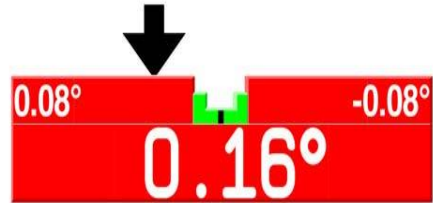

Tier 2

High

- Must not mix with other households or bubbles indoors
- Rule of Six still applies outside
- Reduce number of journeys made where possible

Tier 3

Very High

- Pubs and bars must close - unless they serve main meals
- Wedding receptions banned
- Households and bubbles cannot mix inside or outside
- Rule of Six applies outside
- Avoid travelling outside of local area
- Avoid overnight stay in another part of UK
- Local authorities to decide on whether to close gyms, casinos, leisure centres and other businesses

Before Measurements

Left Front

Camber

Caster

Toe

Right Front

Camber

Caster