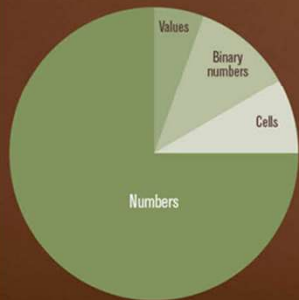

SPREADSHEET ENTHUSIAST

FEBRUARY
£2.50 2012

99 PROBLEMS

[but a batch ain't one]

This week:

Know your ASCII
from your elbow

Has the 26-adic
bijective numeration
had it's day?

100'S OF FUN TEMPLATES TO CREATE YOUR OWN SPREADSHEETS AT HOME

POST BOXES

of WALES

Matthew 13.1-23

A fruitful life

Matthew 13.1-23

A fruitful life

-Starts with a soft heart

If I were God,
I'd make myself
CLEARER